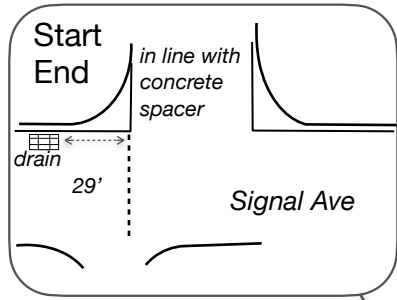

# Shamrock N Roll 5K

6121 Signal Ave NE  
Albuquerque, NM

measured by Tim Newell

tcnewell@iCloud.com

February 27, 2023

Tin Can Alley parking lot

This course was measured using the full width of the road and the Shortest Possible Route (SPR).