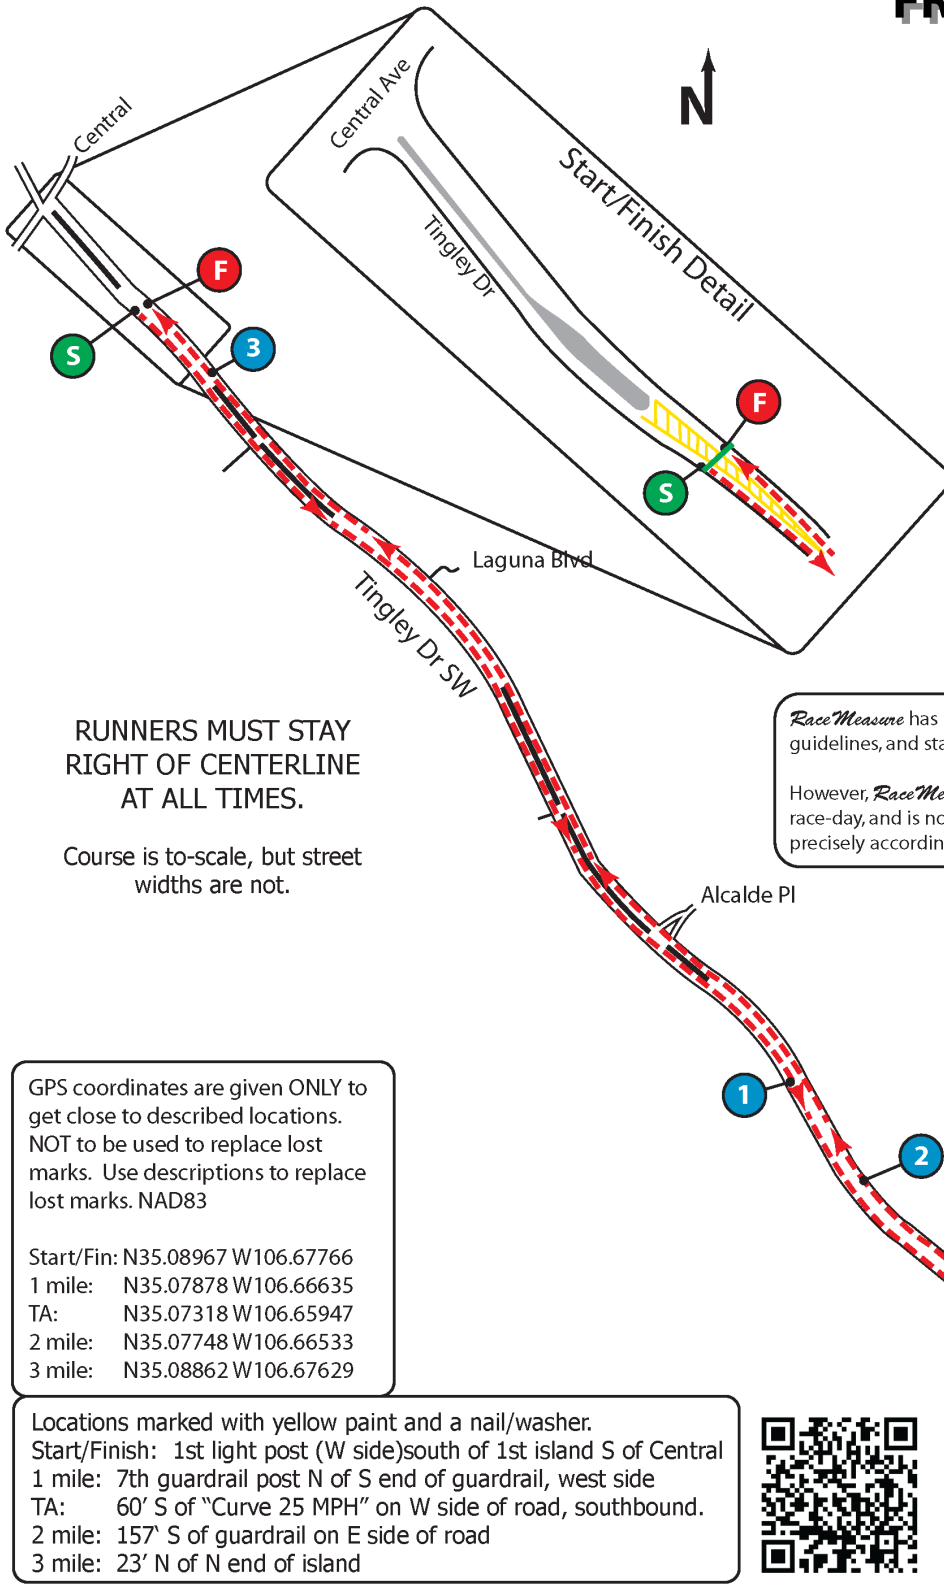

# FREEDOM RUN 5K

Albuquerque, NM  
USATF Certificate NM12001DCR

**RUNNERS MUST STAY  
RIGHT OF CENTERLINE  
AT ALL TIMES.**

Course is to-scale, but street widths are not.

*RaceMeasure* has measured this course following USATF guidelines, and stands by the measurement.

However, *RaceMeasure* does not set out the course on race-day, and is not responsible for course not set out precisely according to this map.

GPS coordinates are given ONLY to get close to described locations. NOT to be used to replace lost marks. Use descriptions to replace lost marks. NAD83

Start/Fin: N35.08967 W106.67766  
1 mile: N35.07878 W106.66635  
TA: N35.07318 W106.65947  
2 mile: N35.07748 W106.66533  
3 mile: N35.08862 W106.67629

Locations marked with yellow paint and a nail/washer.  
Start/Finish: 1st light post (W side)south of 1st island S of Central  
1 mile: 7th guardrail post N of S end of guardrail, west side  
TA: 60' S of "Curve 25 MPH" on W side of road, southbound.  
2 mile: 157' S of guardrail on E side of road  
3 mile: 23' N of N end of island

1 Start/Finish elevation: 4,955' High point: 4,955' Low point: 4,945 3  
Measurement, map, and elevation profile by RaceMeasure, September, 2012. www.RaceMeasure.com