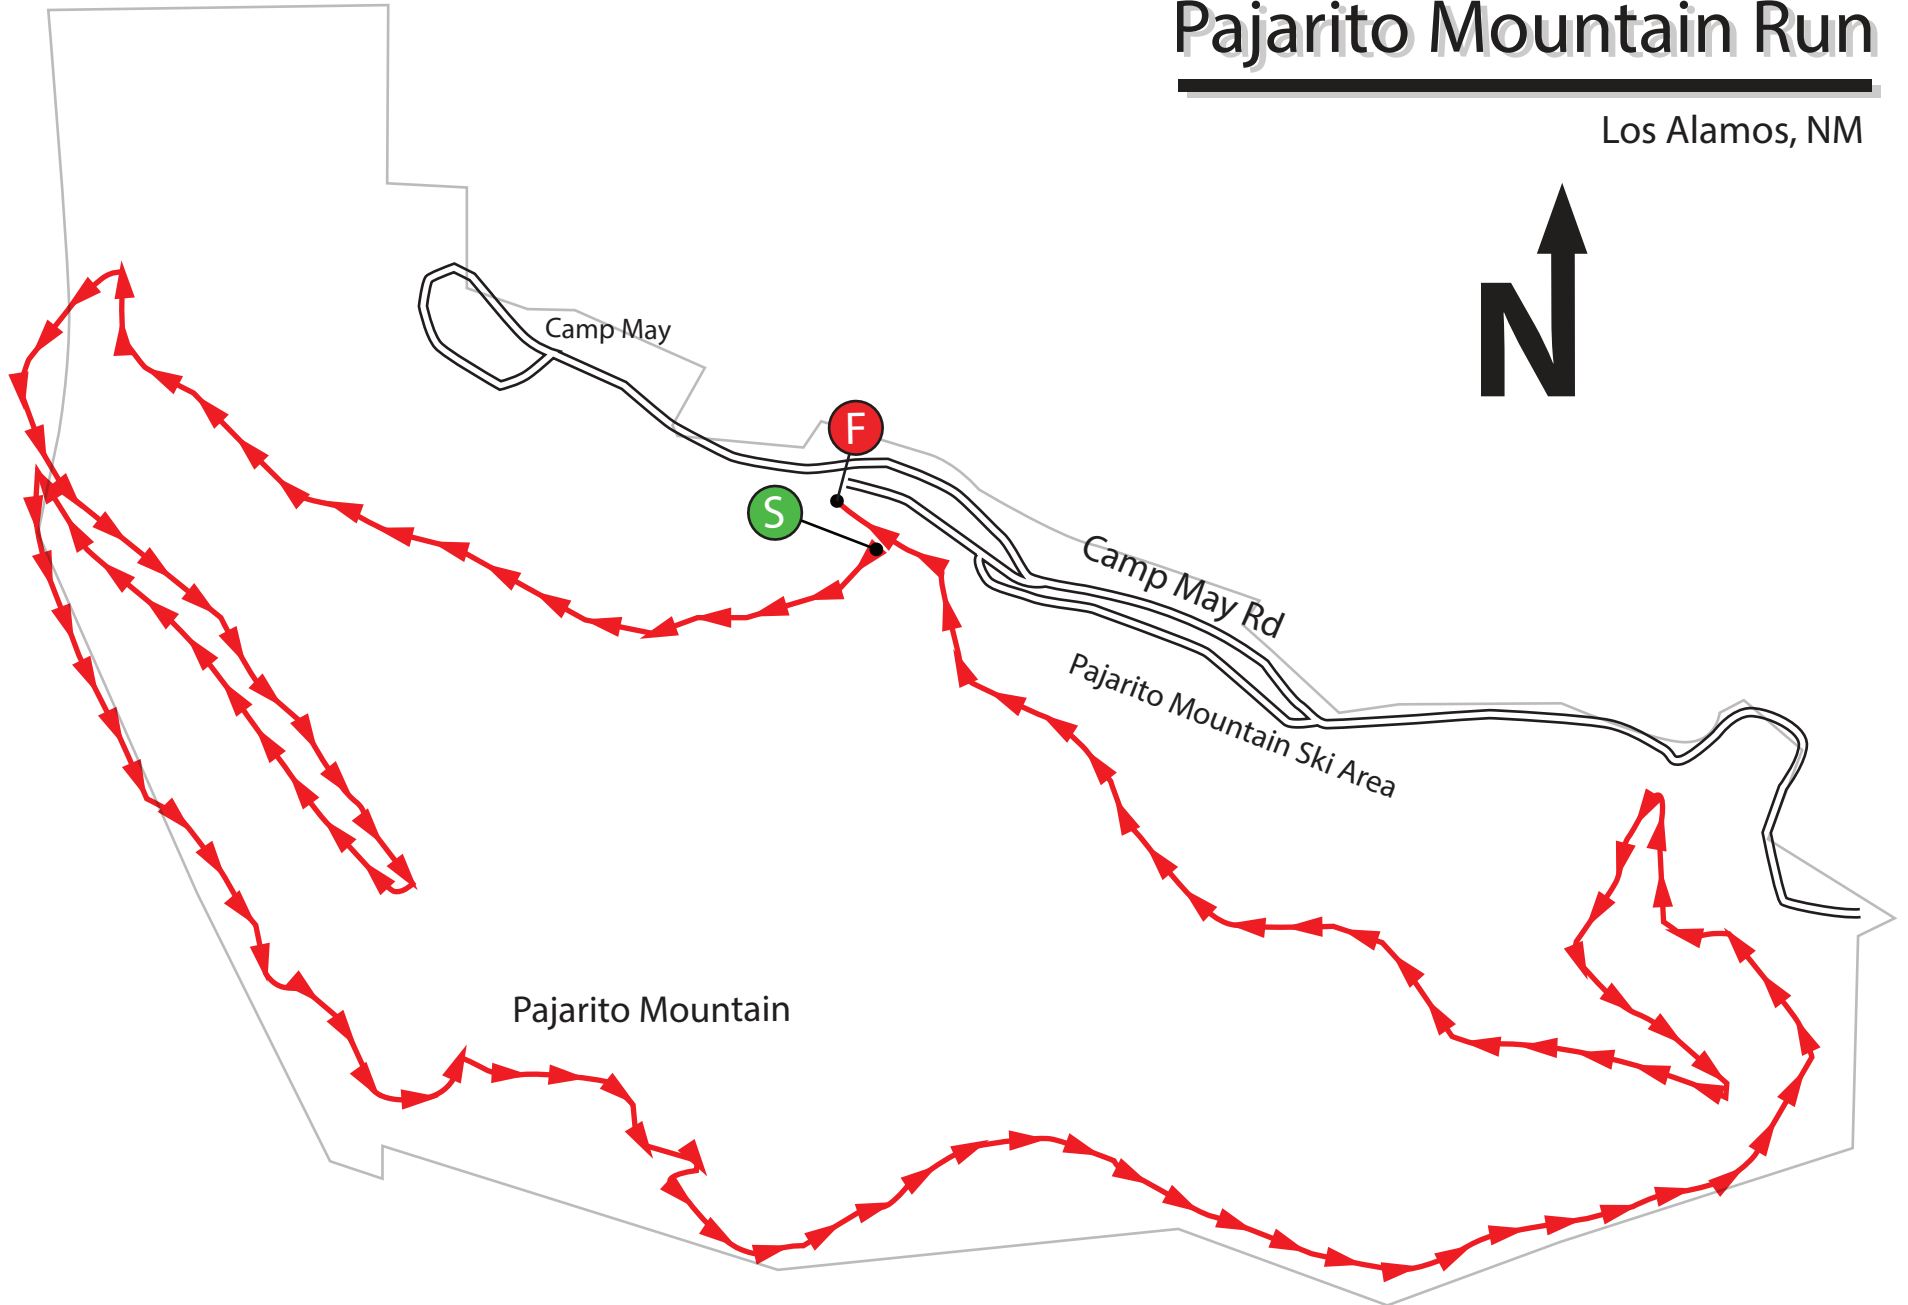

Pajarito Mountain Run

Los Alamos, NM

Course is to-scale, but street widths are not.