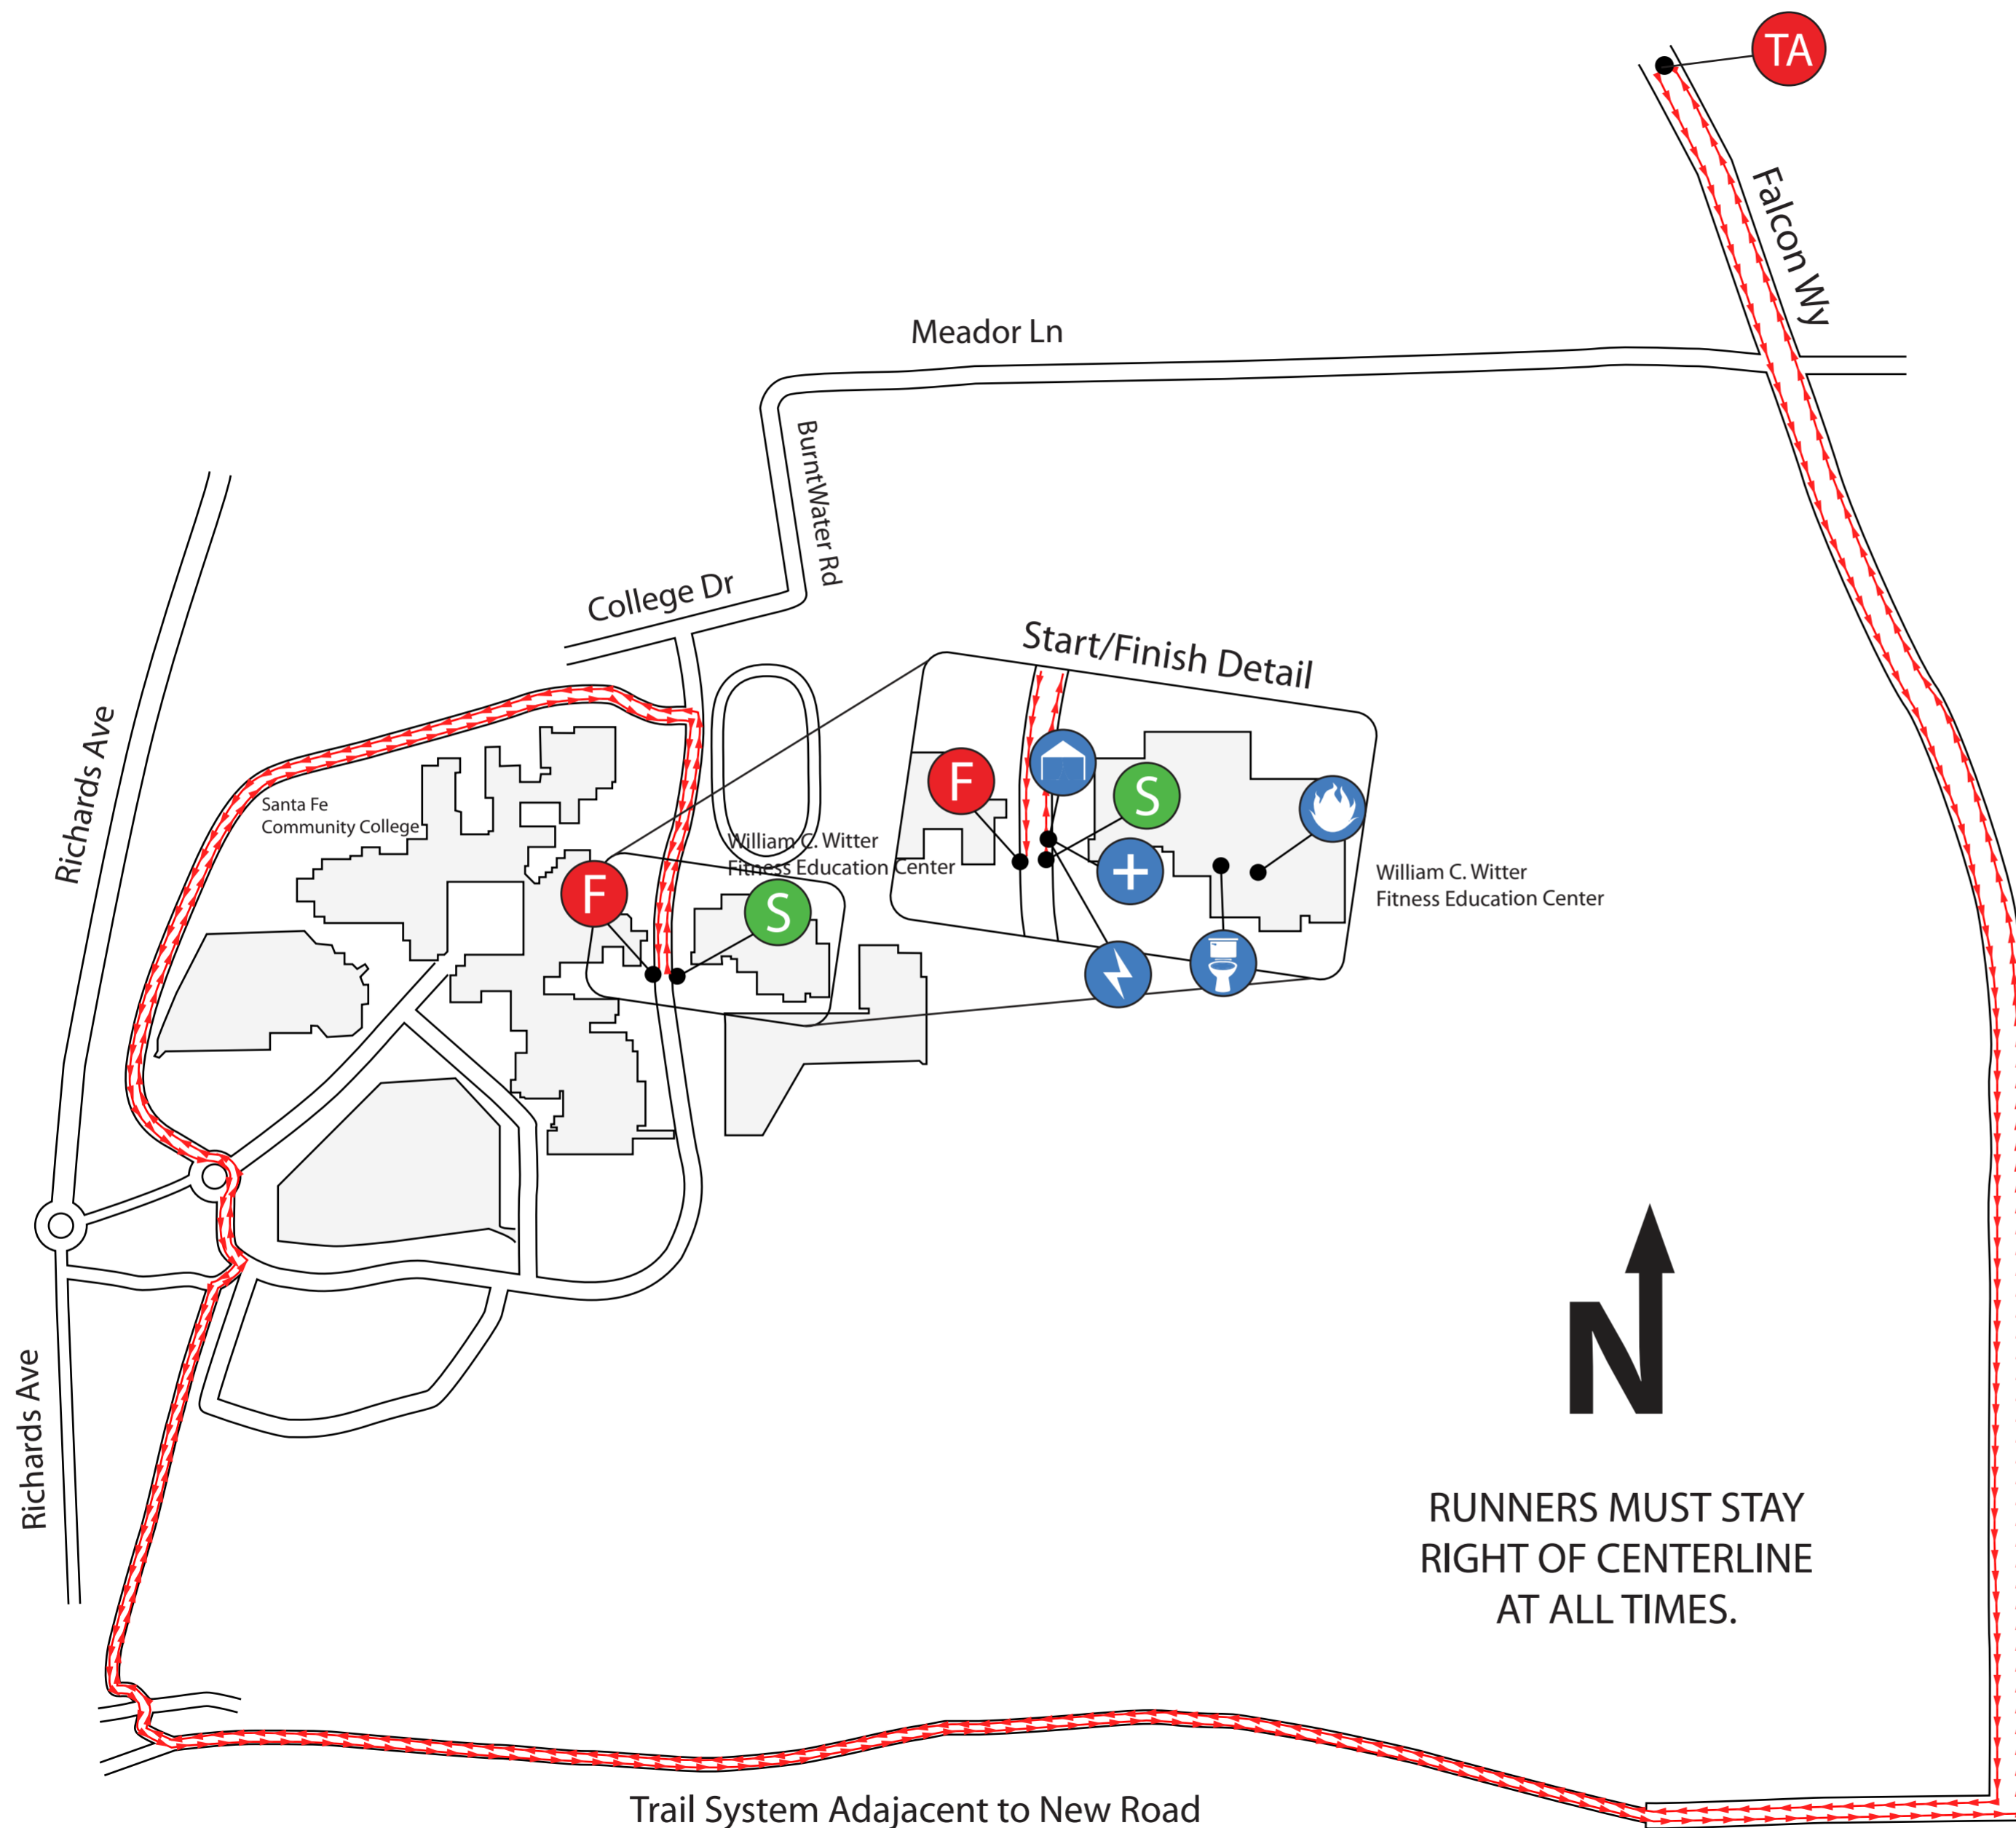

Run Santa Fe

Santa Fe, NM

Key

- Race Route
- Starting Line
- Finish Line
- Turn Around
- Restroom
- Tent
- Fire Extinguisher
- First Aid
- Generator

Course is to-scale, but street widths are not.

Trail System Adjacent to New Road

Trail System Adjacent to New Road